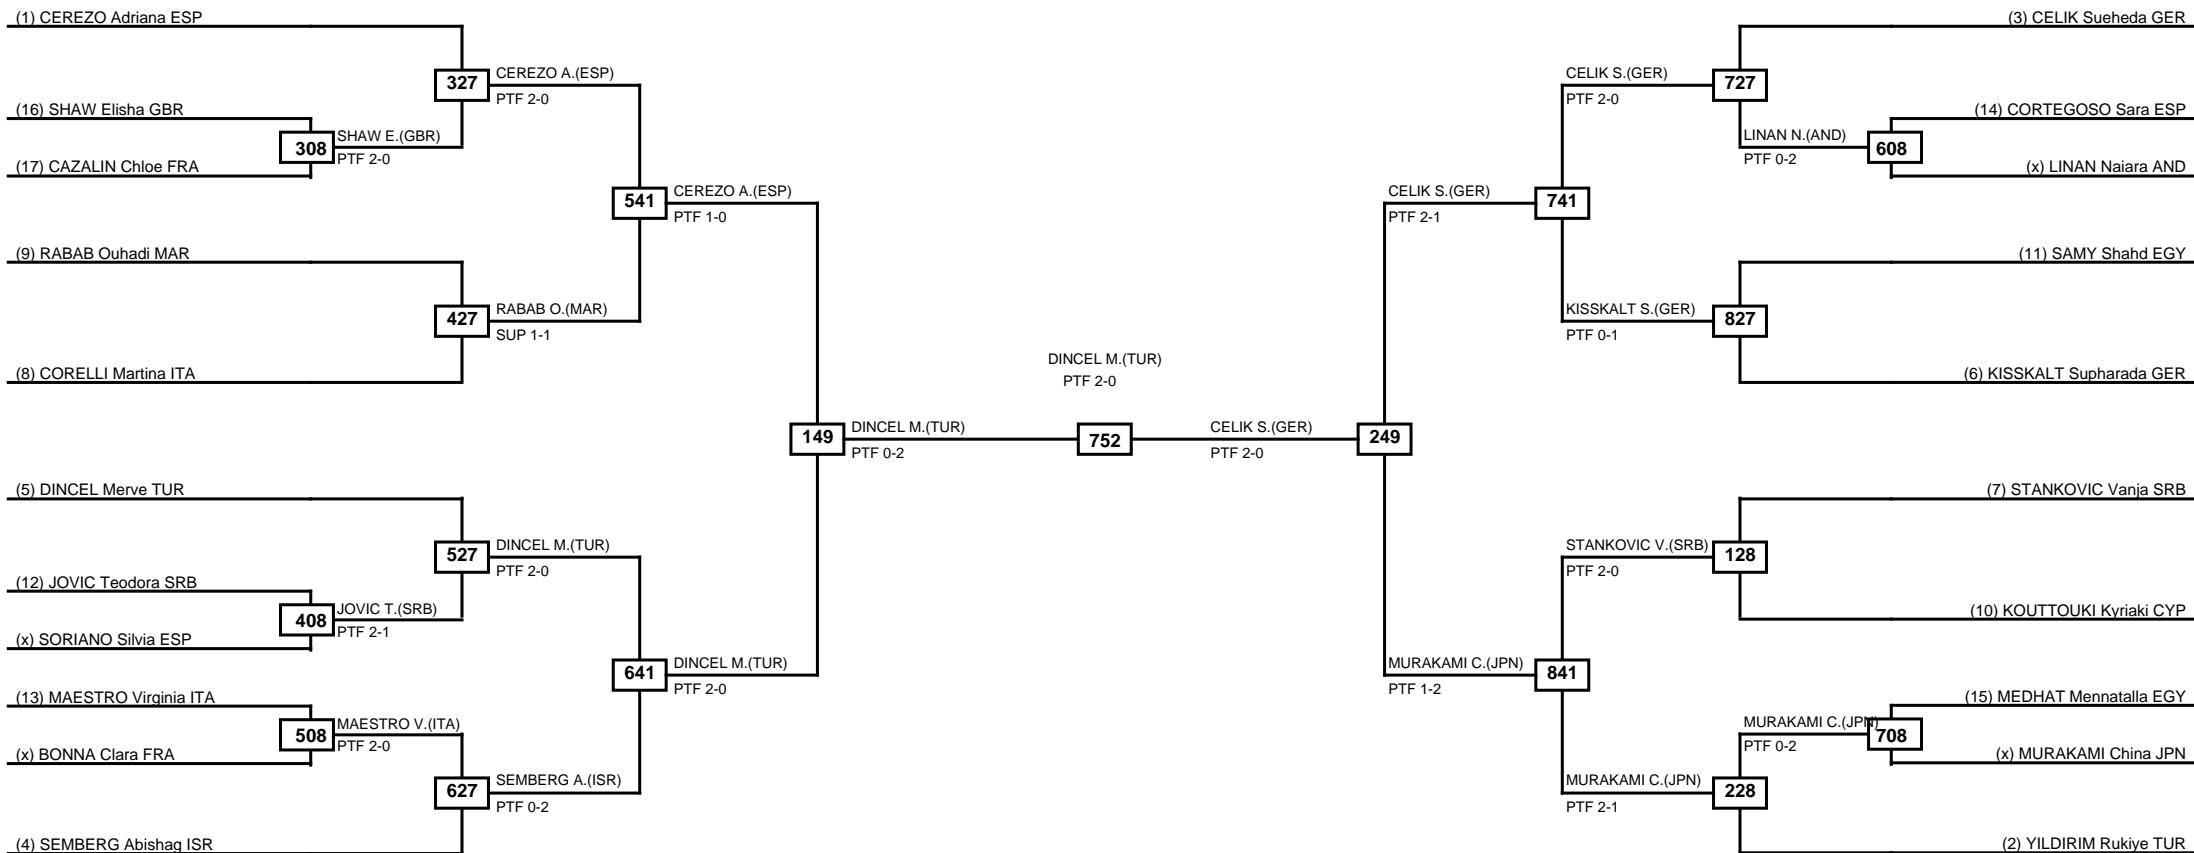

Round of 32 Round of 16 Quarterfinals Semifinals Final Semifinals Quarterfinals Round of 16 Round of 32

Classification
1 DINCEL Merve TUR
2 CELIK Sueheda GER
3 CEREZO Adriana ESP
3 MURAKAMI China JPN

LEGEND RSC: Win by Referee stops contest PTF: Win by Point gap SUP: Win by Superiority DSQ: Win by Disqualification DQB: Win by Disqualification for Unsportsmanlike behavior DWR: Win by double Withdrawal R: Round
(x)Seed PFT: Win by Final score GDP: Win by Golden points WDR: Win by Withdrawal PUN: Win by Punitive declaration DDB: Double disqualification for Unsportsmanlike behavior DDQ: Double Disqualification