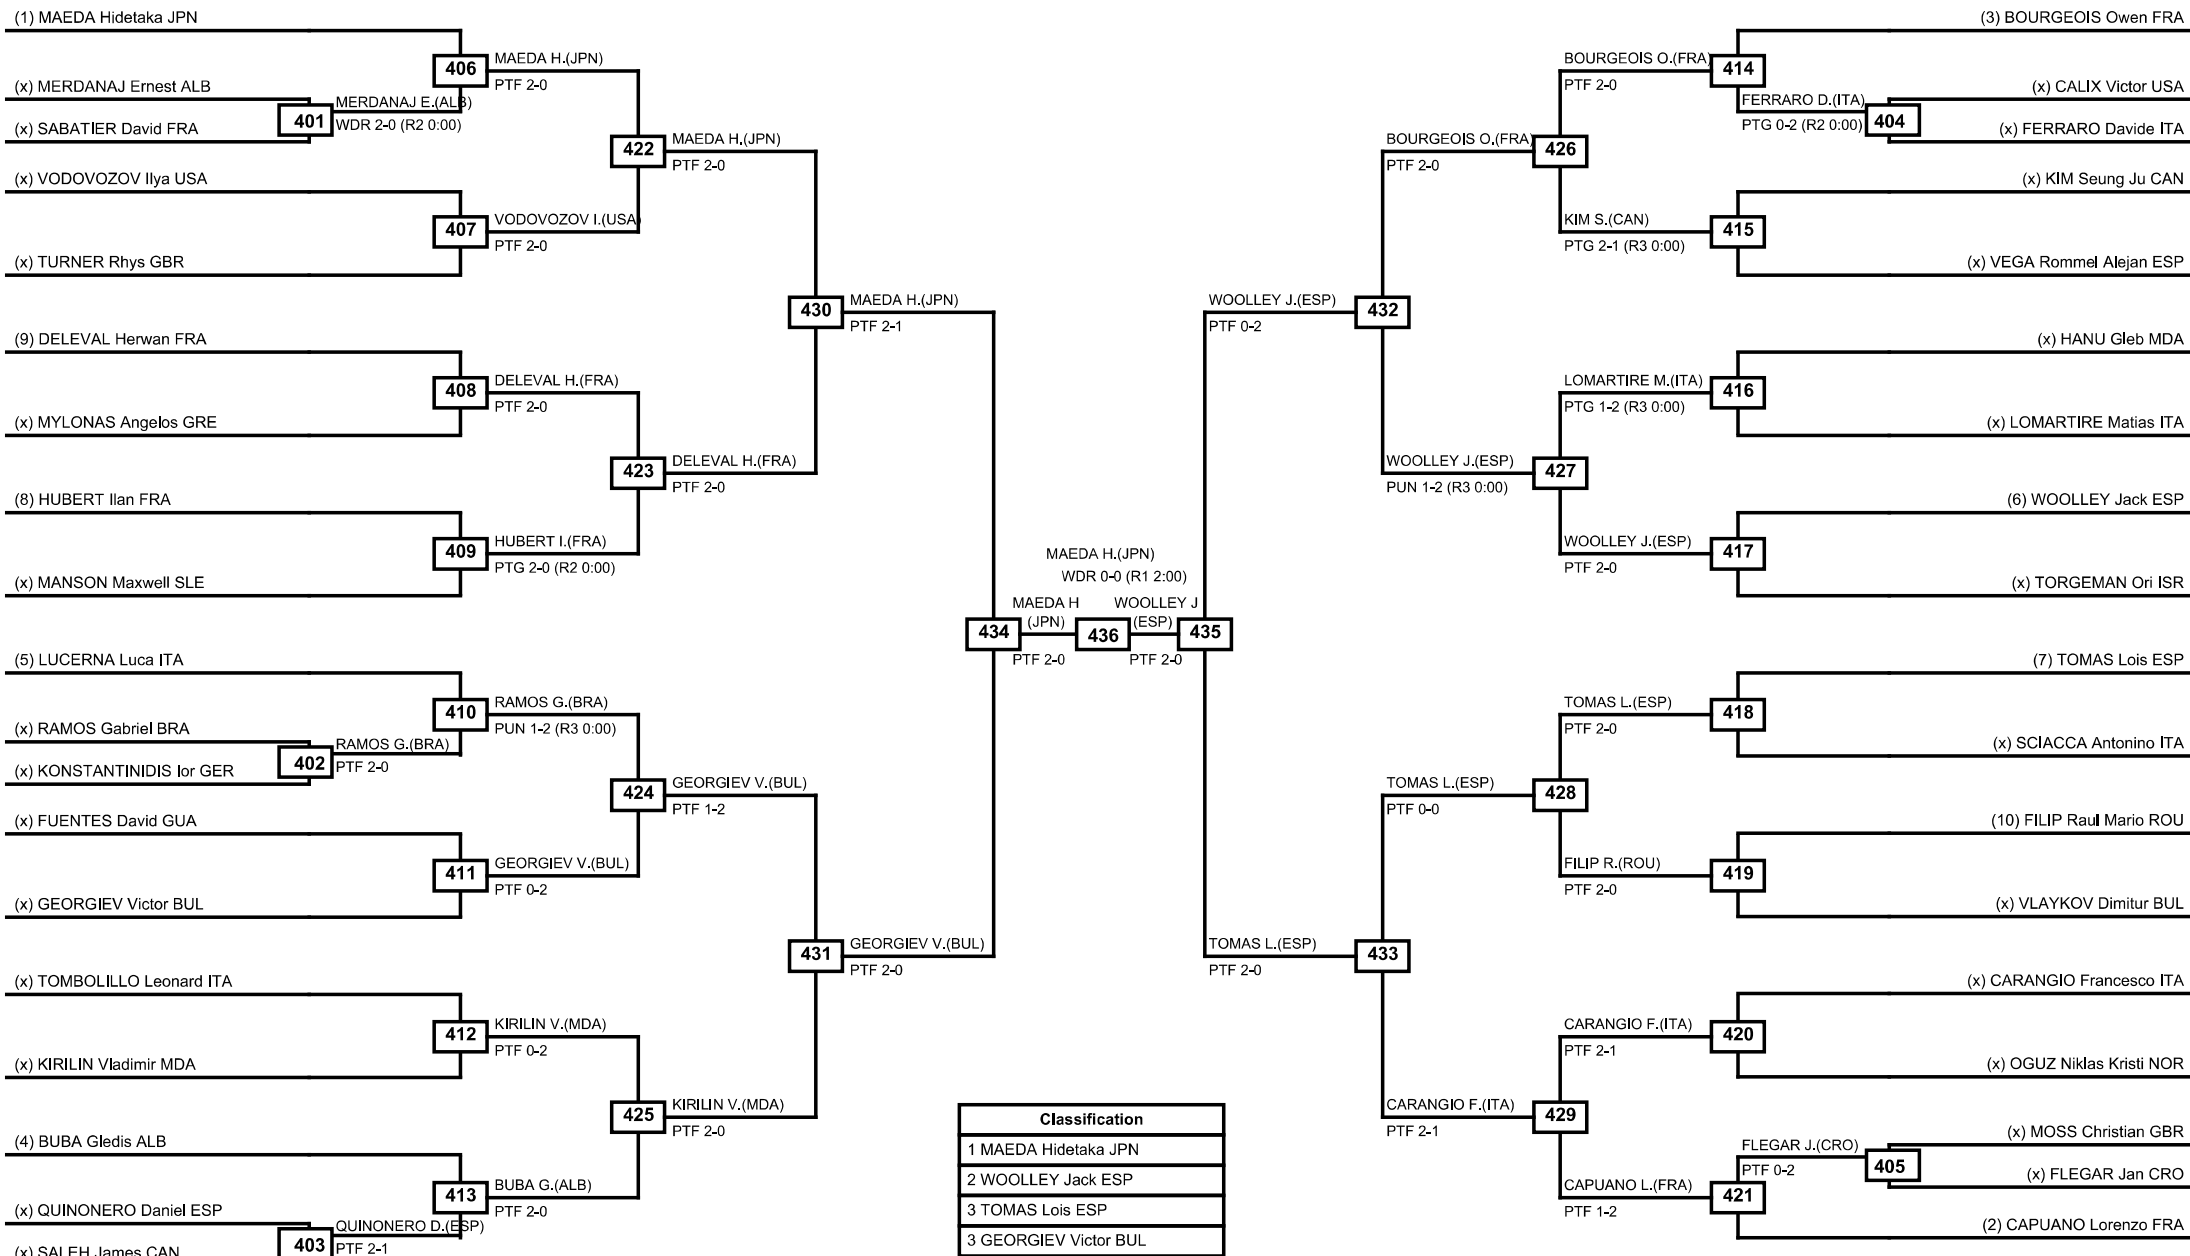

Round of 64 Round of 32 Round of 16 Quarterfinals Semifinals Final Semifinals Quarterfinals Round of 16 Round of 32 Round of 64

LEGEND RSC: Win by Referee stops contest WDR: Win by Withdrawal DQB: Win by Disqualification for Unsportsmanlike behavior
 (x)Seed PFT: Win by Final score DSQ: Win by Disqualification R: Round